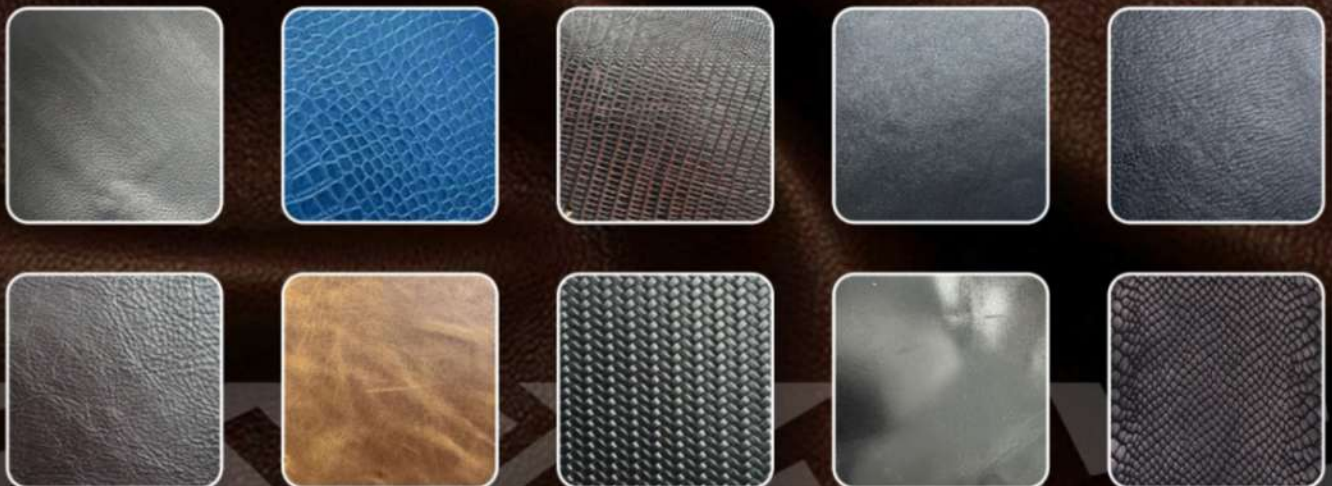

Popular Pattern for leather product